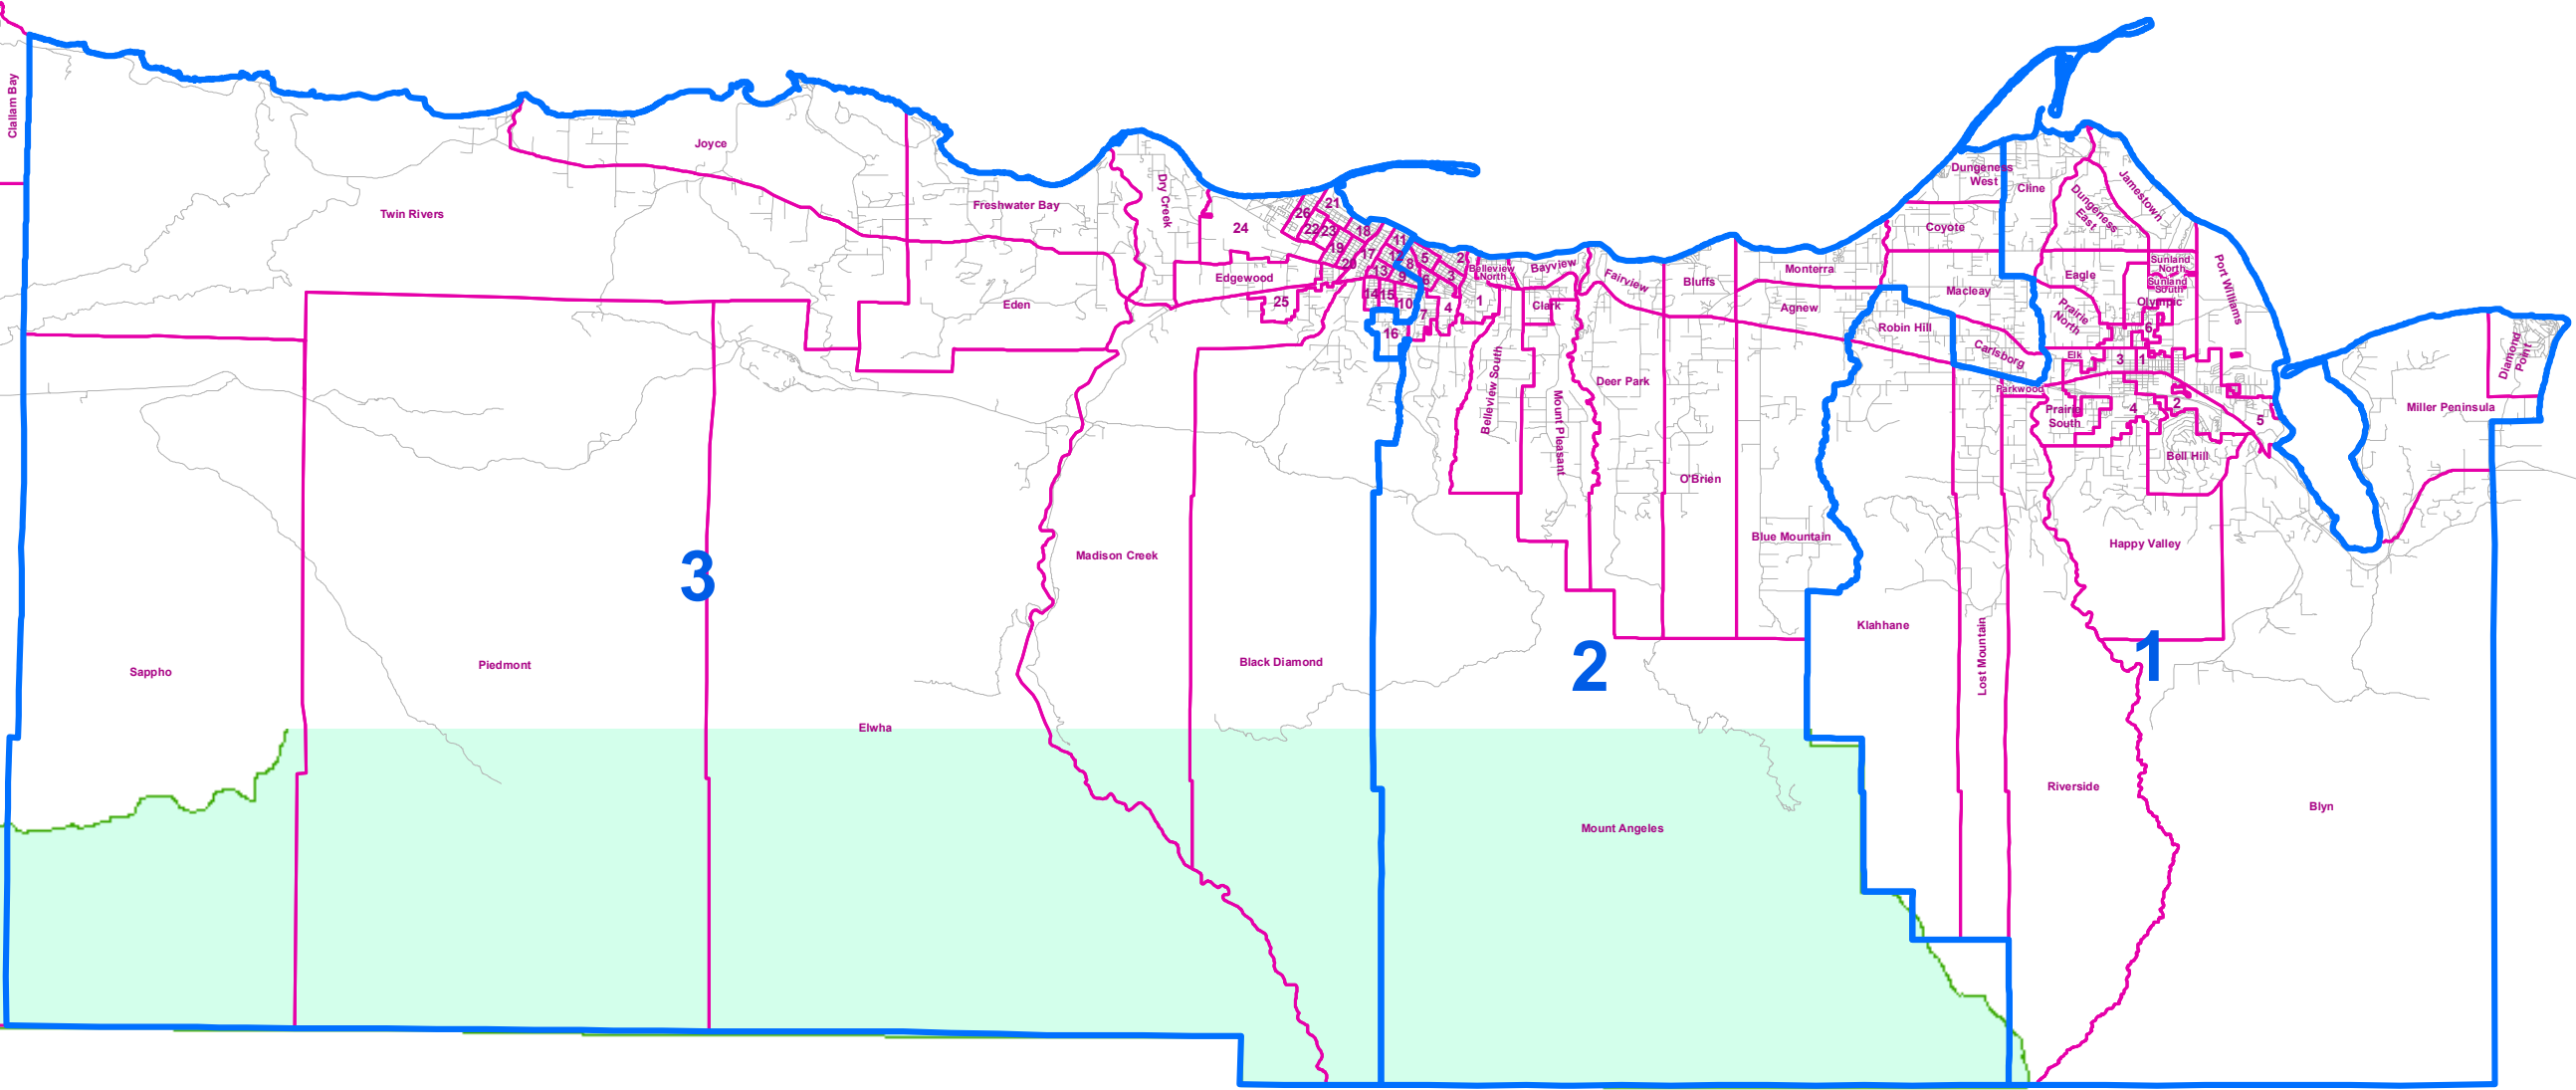

Hospital District #2 Commissioner Districts

Scroll down for precinct details.

Legend

- Commissioner Districts
- Precincts

District Name HOSPITAL 2 COMMISSIONER DIST 1						
District Type 20		District Code HC1		Total Precincts: 27		Total Voters: 16,261
<u>Precinct</u>	<u>Name</u>	<u>Total</u>	<u>Precinct</u>	<u>Name</u>	<u>Total</u>	<u>Total</u>
207	BELL HILL	714				
211	BLYN	692				
214	CARLSBORG	609				
217	CLINE	732				
221	DIAMOND POINT	738				
222	DUNGENESS EAST	850				
226	EAGLE	650				
229	ELK	211				
237	HAPPY VALLEY	462				
240	JAMESTOWN	514				
243	KLAHHANE	484				
245	LOST MOUNTAIN	489				
246	MILLER PENINSULA	377				
254	OLYMPIC	578				
256	PARKWOOD	324				
258	PORT WILLIAMS	429				
259	PRAIRIE NORTH	758				
260	PRAIRIE SOUTH	835				
265	RIVERSIDE	451				
270	SUNLAND NORTH	743				
271	SUNLAND SOUTH	482				
401	SEQUIM 1	514				
402	SEQUIM 2	559				
403	SEQUIM 3	842				
404	SEQUIM 4	1,020				
405	SEQUIM 5	580				
406	SEQUIM 6	624				

District Name HOSPITAL 2 COMMISSIONER DIST 2						
District Type 20		District Code HC2		Total Precincts: 26		Total Voters: 13,713
<u>Precinct</u>	<u>Name</u>	<u>Total</u>	<u>Precinct</u>	<u>Name</u>	<u>Total</u>	<u>Total</u>
001	PORT ANGELES 1	572				
002	PORT ANGELES 2	364				
003	PORT ANGELES 3	451				
004	PORT ANGELES 4	452				
005	PORT ANGELES 5	365				
006	PORT ANGELES 6	328				
007	PORT ANGELES 7	404				
008	PORT ANGELES 8	312				
016	PORT ANGELES 16	475				
201	AGNEW	654				
203	BAYVIEW	460				
205	BELLEVIEW NORTH	431				
206	BELLEVIEW SOUTH	486				
209	BLUE MOUNTAIN	456				
210	BLUFFS	541				
216	CLARK	391				
218	COYOTE	809				
220	DEER PARK	851				
223	DUNGENESS WEST	436				
232	FAIRVIEW	459				
247	MACLEAY	749				
249	MONTERRA	793				
250	MOUNT ANGELES	448				
251	MOUNT PLEASANT	728				
253	OBRIEN	592				
266	ROBIN HILL	706				